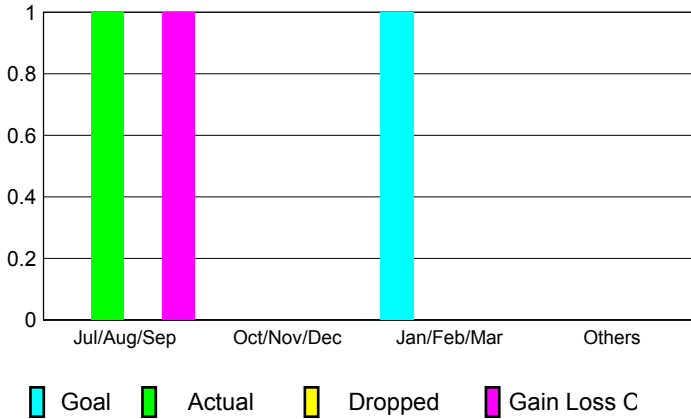

GMT: **Gary Fry**

Location: **IOWA**

GMT CA: **1**

**CLUBS**

Month	New Club Goal	Actual New Clubs	Actual Dropped Clubs	Gain/Loss of Clubs
<b>2012-2013</b>				
Jul/Aug/Sep	0	1	0	1
Oct/Nov/Dec	0	0	0	0
Jan/Feb/Mar	1	0	0	0
Apr/May/June	0	0	0	0
<b>Totals</b>	<b>1</b>	<b>1</b>	<b>0</b>	<b>1</b>

**Club Results 2012-2013**  
Goal, New, Dropped, Gain/Loss

**MEMBERSHIP**

Month	Net Memb Goal	Actual New Memb	Actual Dropped Memb	Gain/Loss of Memb
<b>2012-2013</b>				
Jul/Aug/Sep	-5	49	26	23
Oct/Nov/Dec	10	18	30	-12
Jan/Feb/Mar	20	32	43	-11
Apr/May/June	5	24	35	-11
<b>Totals</b>	<b>30</b>	<b>123</b>	<b>134</b>	<b>-11</b>