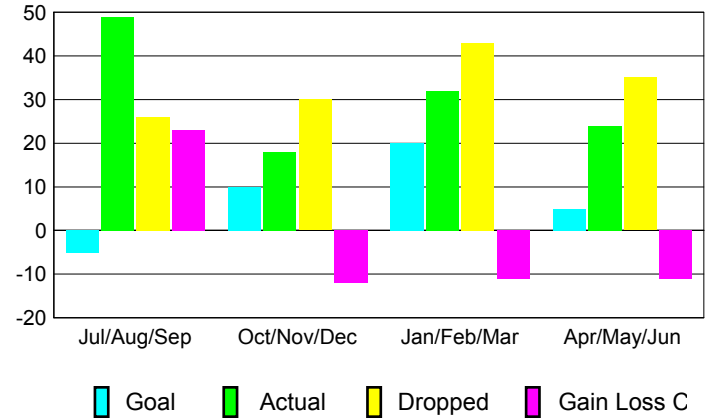

Membership Results 2012-2013
Goal, New, Dropped, Gain/Loss